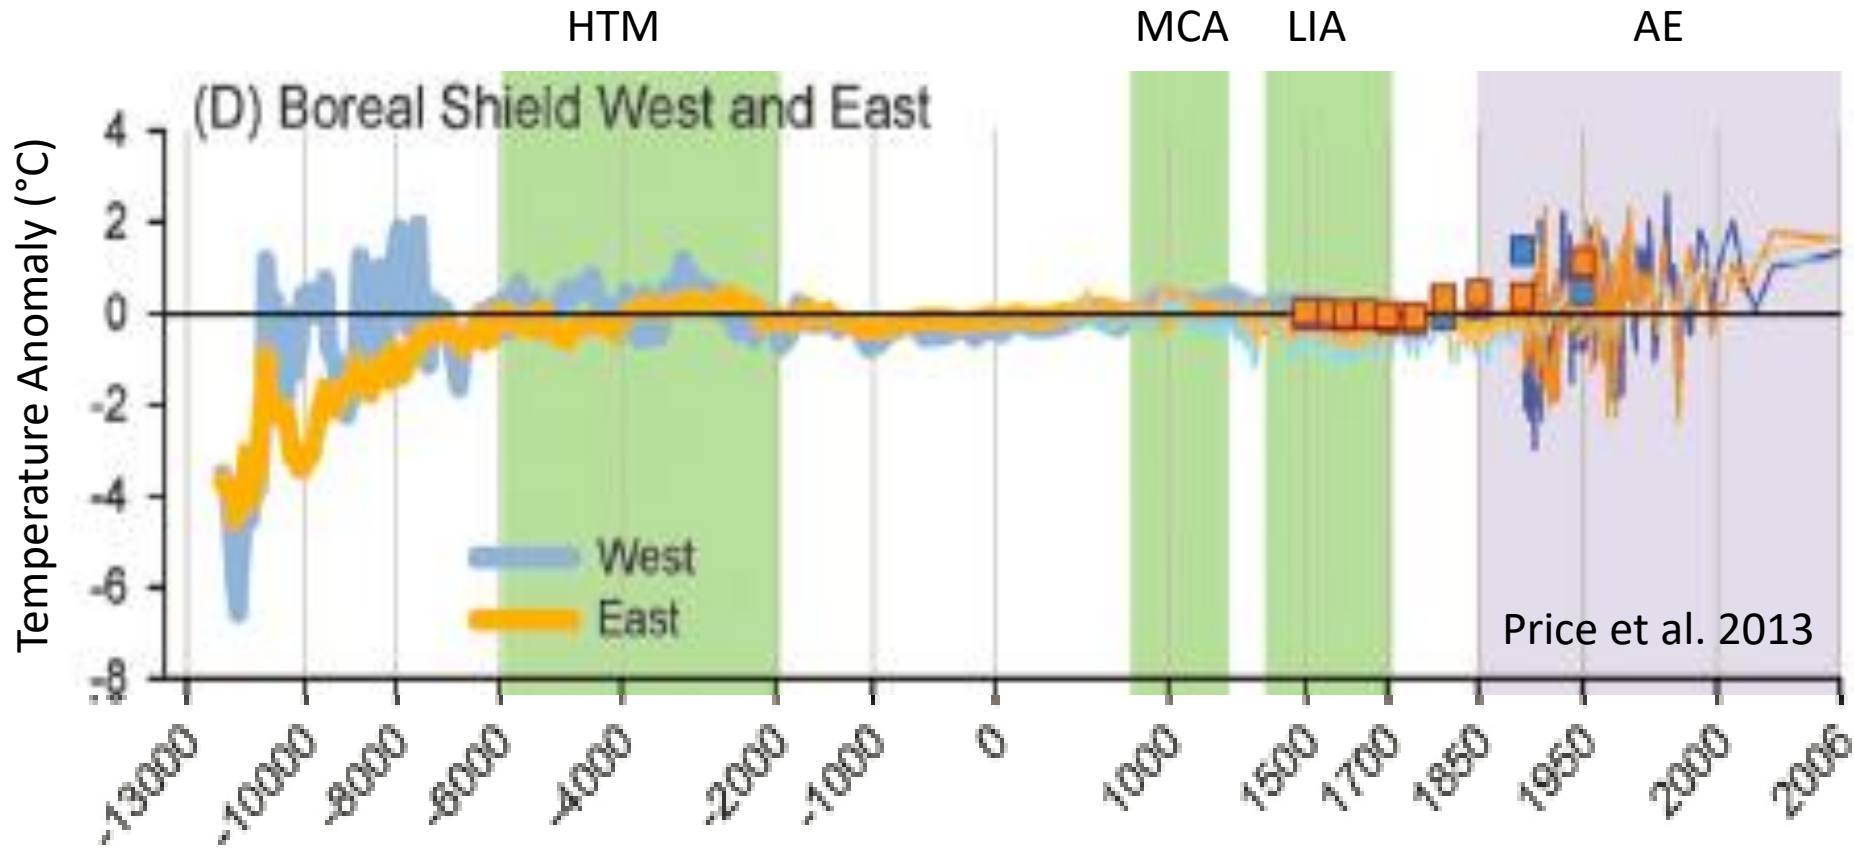

Why are LTER programs important?

Long-Term Observations

Long-Term Experiments

Long-Term Relationships

New Opportunities

Long-term Air Temperature Anomaly

HTM= Holocene thermal maxima; MCA= Medieval climate anomaly,
LIA= Little ice age; AE= Anthropocene era

The Problem of Multiple Stressors

Experimental Lakes Area Research Station

Canada's Boreal Forest

Long-Term Observations

Meteorology and Atmospheric Chemistry

Air Temperature at ELA – The past 50 years

- Mean annual air temperature rising by $0.41\text{ }^{\circ}\text{C}/\text{decade}$ ($> 2\text{ }^{\circ}\text{C}$ since 1970)
- Global average is $\sim 0.07 - 0.08\text{ }^{\circ}\text{C}/\text{decade}$ (since 1880, NOAA)

Lake Surface Temperatures Increasing Globally

- ELA contributed to a global analysis of lake surface temperature.
- 236 lakes, using *in situ* and satellite data. Figure represents period between 1985-2009 (i.e. where satellite data was available).

Increased Ice-Free Season

Projected Changes in Ice-Cover

- Projections based on regional downscaled projections; mean of 20 climate models.
- Projected decrease in ice-cover period 50 days over the 1970-2070 period.