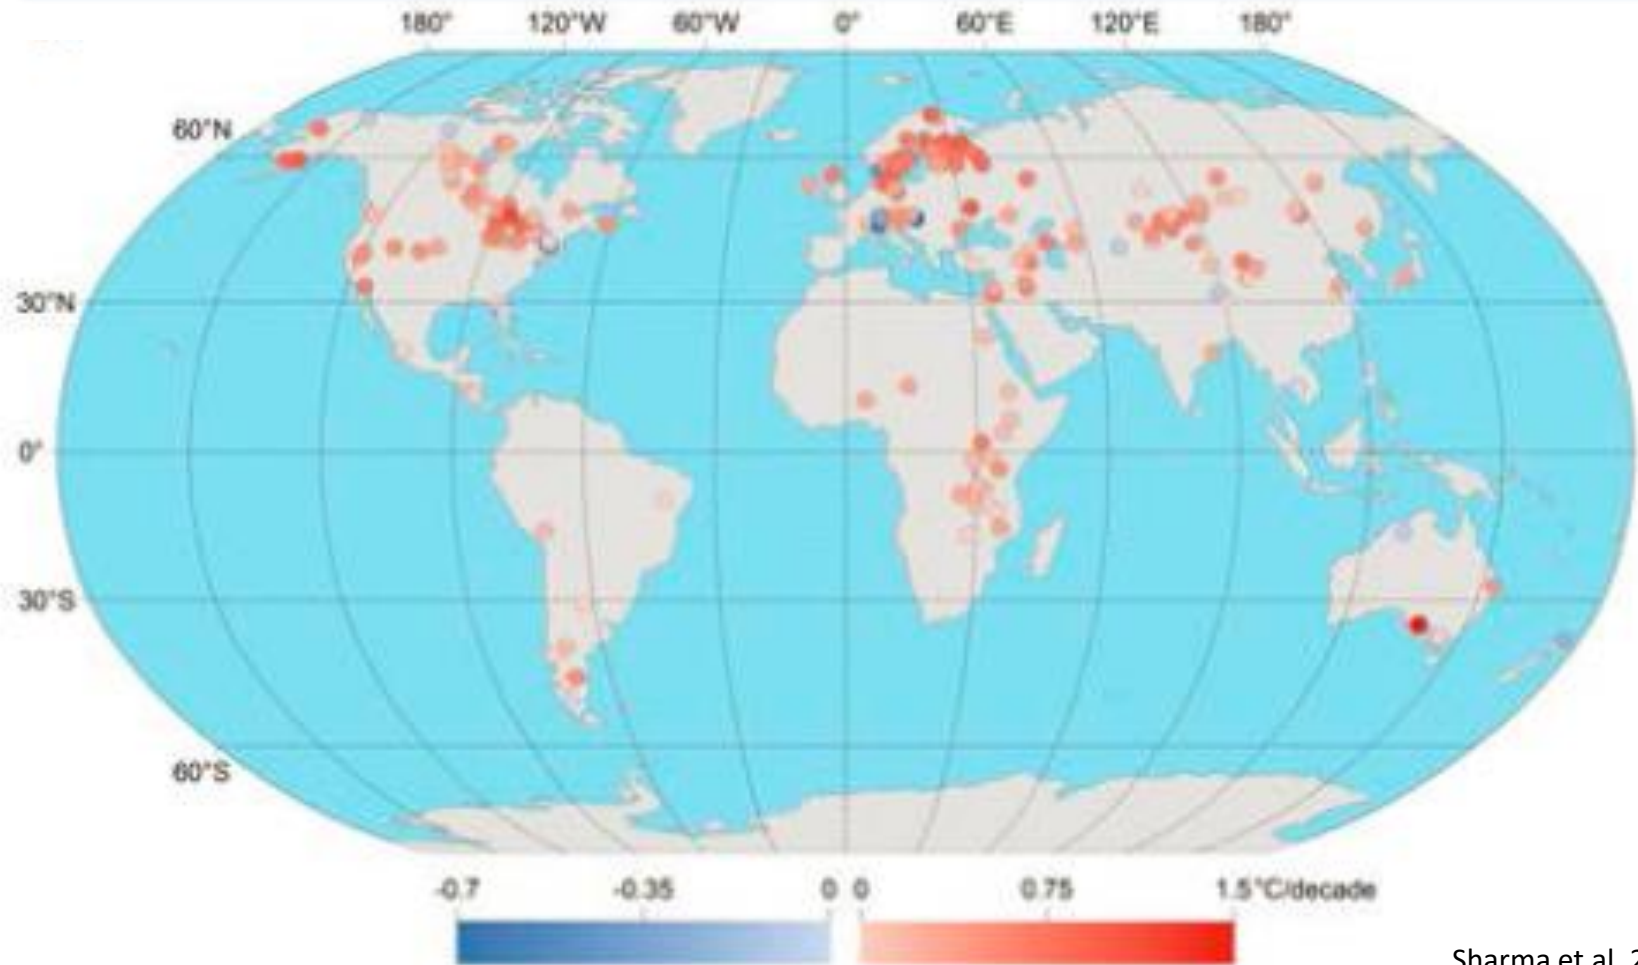

The Problem of Multiple Stressors

Experimental Lakes Area Research Station

Canada's Boreal Forest

Long-Term Observations

Meteorology and Atmospheric Chemistry

Air Temperature at ELA – The past 50 years

- Mean annual air temperature rising by $0.41\text{ }^{\circ}\text{C}/\text{decade}$ ($> 2\text{ }^{\circ}\text{C}$ since 1970)
- Global average is $\sim 0.07 - 0.08\text{ }^{\circ}\text{C}/\text{decade}$ (since 1880, NOAA)

Lake Surface Temperatures Increasing Globally

- ELA contributed to a global analysis of lake surface temperature.
- 236 lakes, using *in situ* and satellite data. Figure represents period between 1985-2009 (i.e. where satellite data was available).