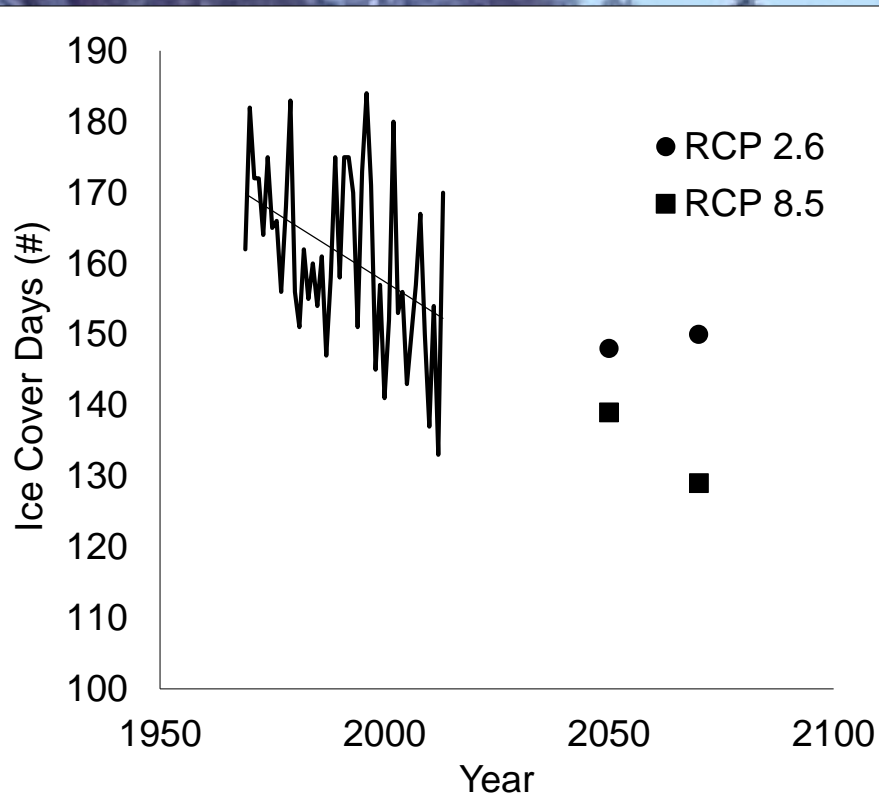

Lake Surface Temperatures Increasing Globally

- ELA contributed to a global analysis of lake surface temperature.
- 236 lakes, using *in situ* and satellite data. Figure represents period between 1985-2009 (i.e. where satellite data was available).

Air Temperature at ELA – Seasonality

- Majority of temperature change in region occurs during winter and shoulder seasons (this is true for most of the northern hemisphere mid-latitudes)
- No significant change in temperature during summer period

- * $p < 0.05$, ** $p < 0.01$ of long-term monthly trends
- Long-term trends in December were $1.3\text{ }^{\circ}\text{C}/\text{decade}$ ($\sim 6\text{ }^{\circ}\text{C}$ since 1970)
- Long-term trends in March were $0.74\text{ }^{\circ}\text{C}/\text{decade}$ ($>3\text{ }^{\circ}\text{C}$ since 1970)

Increased Ice-Free Season

Projected Changes in Ice-Cover

- Projections based on regional downscaled projections; mean of 20 climate models.
- Projected decrease in ice-cover period 50 days over the 1970-2070 period.