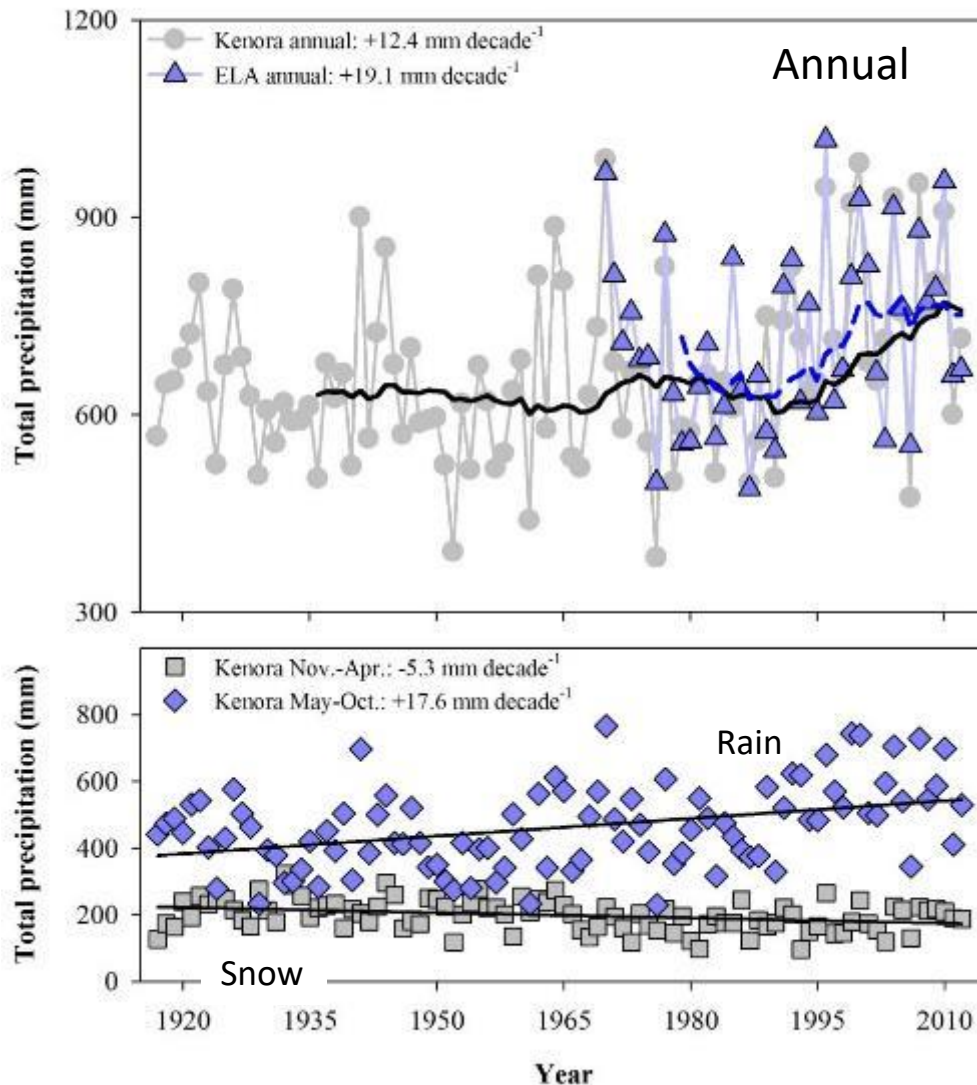

Is It Getting Wetter?

1. Large inter-annual variation in precipitation;
   - Rainfall during earlier portions of the time series have strong periodicity ($\sim 31 \text{ y}$ period);
2. **Importance of long time-series**
3. Significant increases in total annual precipitation detected; Driven by changes in summer rainfall.