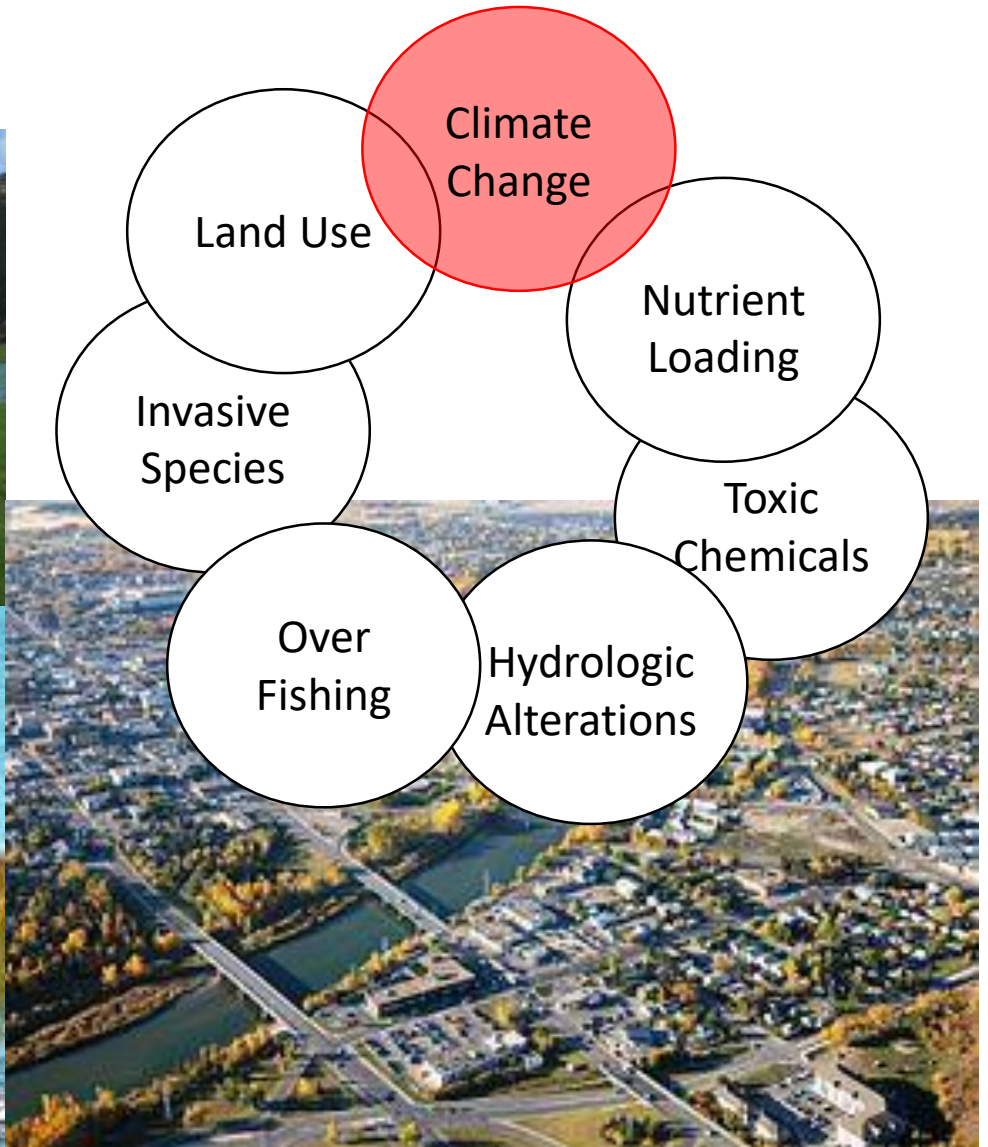

Why are LTER programs important?

Long-Term Observations

Long-Term Experiments

Long-Term Relationships

New Opportunities

Long-term Air Temperature Anomaly

HTM= Holocene thermal maxima; MCA= Medieval climate anomaly,
LIA= Little ice age; AE= Anthropocene era

The Problem of Multiple Stressors

Experimental Lakes Area Research Station

Canada's Boreal Forest

Long-Term Observations

Meteorology and Atmospheric Chemistry

Air Temperature at ELA – The past 50 years

- Mean annual air temperature rising by $0.41\text{ }^{\circ}\text{C}/\text{decade}$ ($> 2\text{ }^{\circ}\text{C}$ since 1970)
- Global average is $\sim 0.07 - 0.08\text{ }^{\circ}\text{C}/\text{decade}$ (since 1880, NOAA)