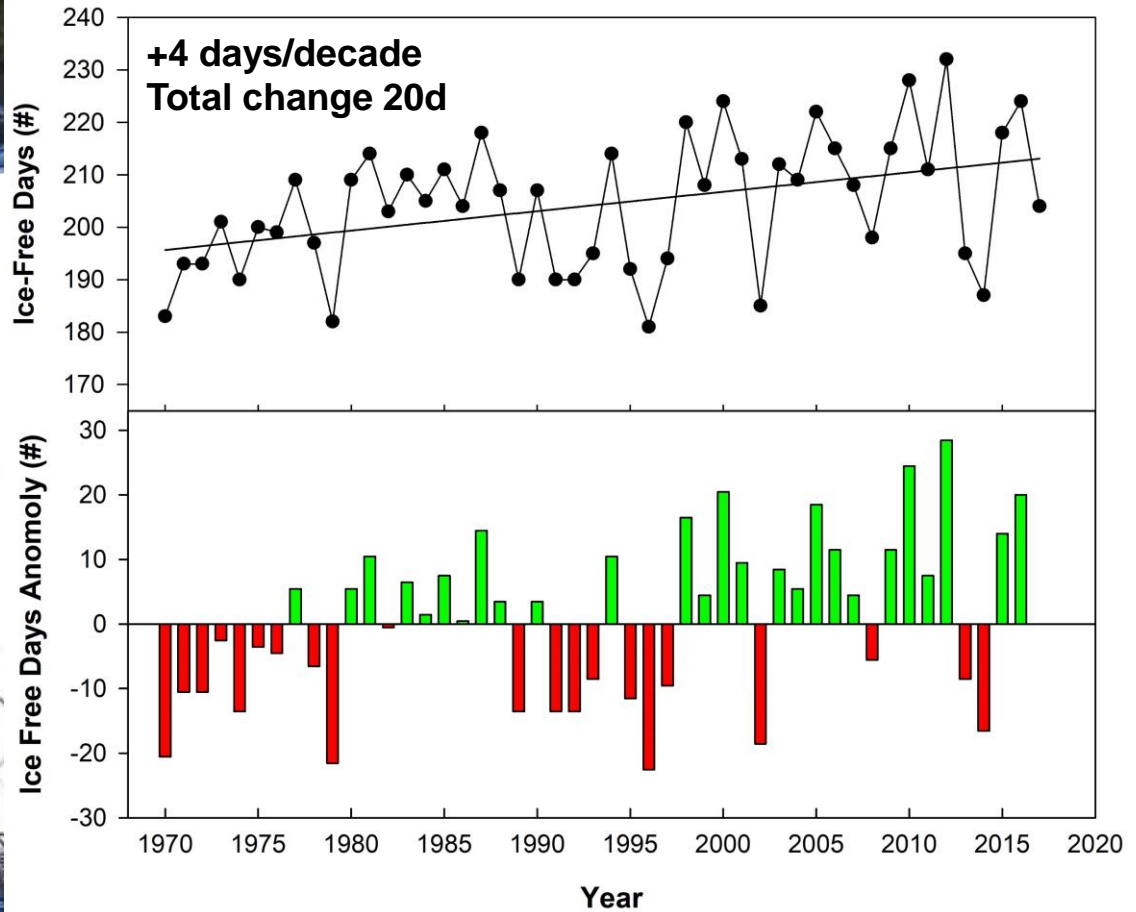

The Problem of Multiple Stressors

Experimental Lakes Area Research Station

Canada's Boreal Forest

Long-Term Observations

Meteorology and Atmospheric Chemistry

Air Temperature at ELA – The past 50 years

- Mean annual air temperature rising by $0.41\text{ }^{\circ}\text{C}/\text{decade}$ ($> 2\text{ }^{\circ}\text{C}$ since 1970)
- Global average is $\sim 0.07 - 0.08\text{ }^{\circ}\text{C}/\text{decade}$ (since 1880, NOAA)

Lake Surface Temperatures Increasing Globally

- ELA contributed to a global analysis of lake surface temperature.
- 236 lakes, using *in situ* and satellite data. Figure represents period between 1985-2009 (i.e. where satellite data was available).

Air Temperature at ELA – Seasonality

- Majority of temperature change in region occurs during winter and shoulder seasons (this is true for most of the northern hemisphere mid-latitudes)
- No significant change in temperature during summer period

Increased Ice-Free Season

Projected Changes in Ice-Cover

- Projections based on regional downscaled projections; mean of 20 climate models.
- Projected decrease in ice-cover period 50 days over the 1970-2070 period.