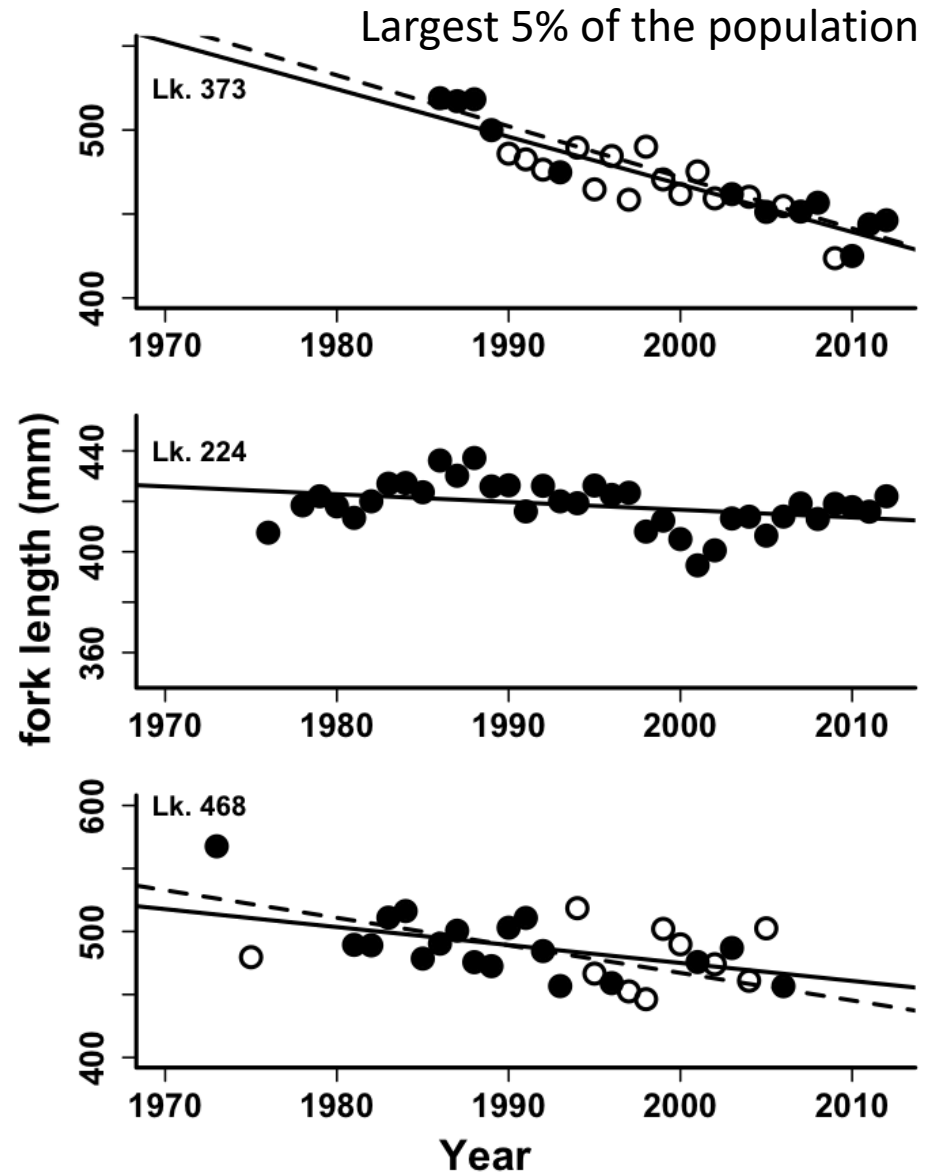

- No significant changes in abundance detected
- Reduced adult survival (shift in age class to younger fish)
- Shift in length at age (fish getting 'shorter')
- Shift in fitness (reduced mass per unit length)
- Reductions in trophy fish