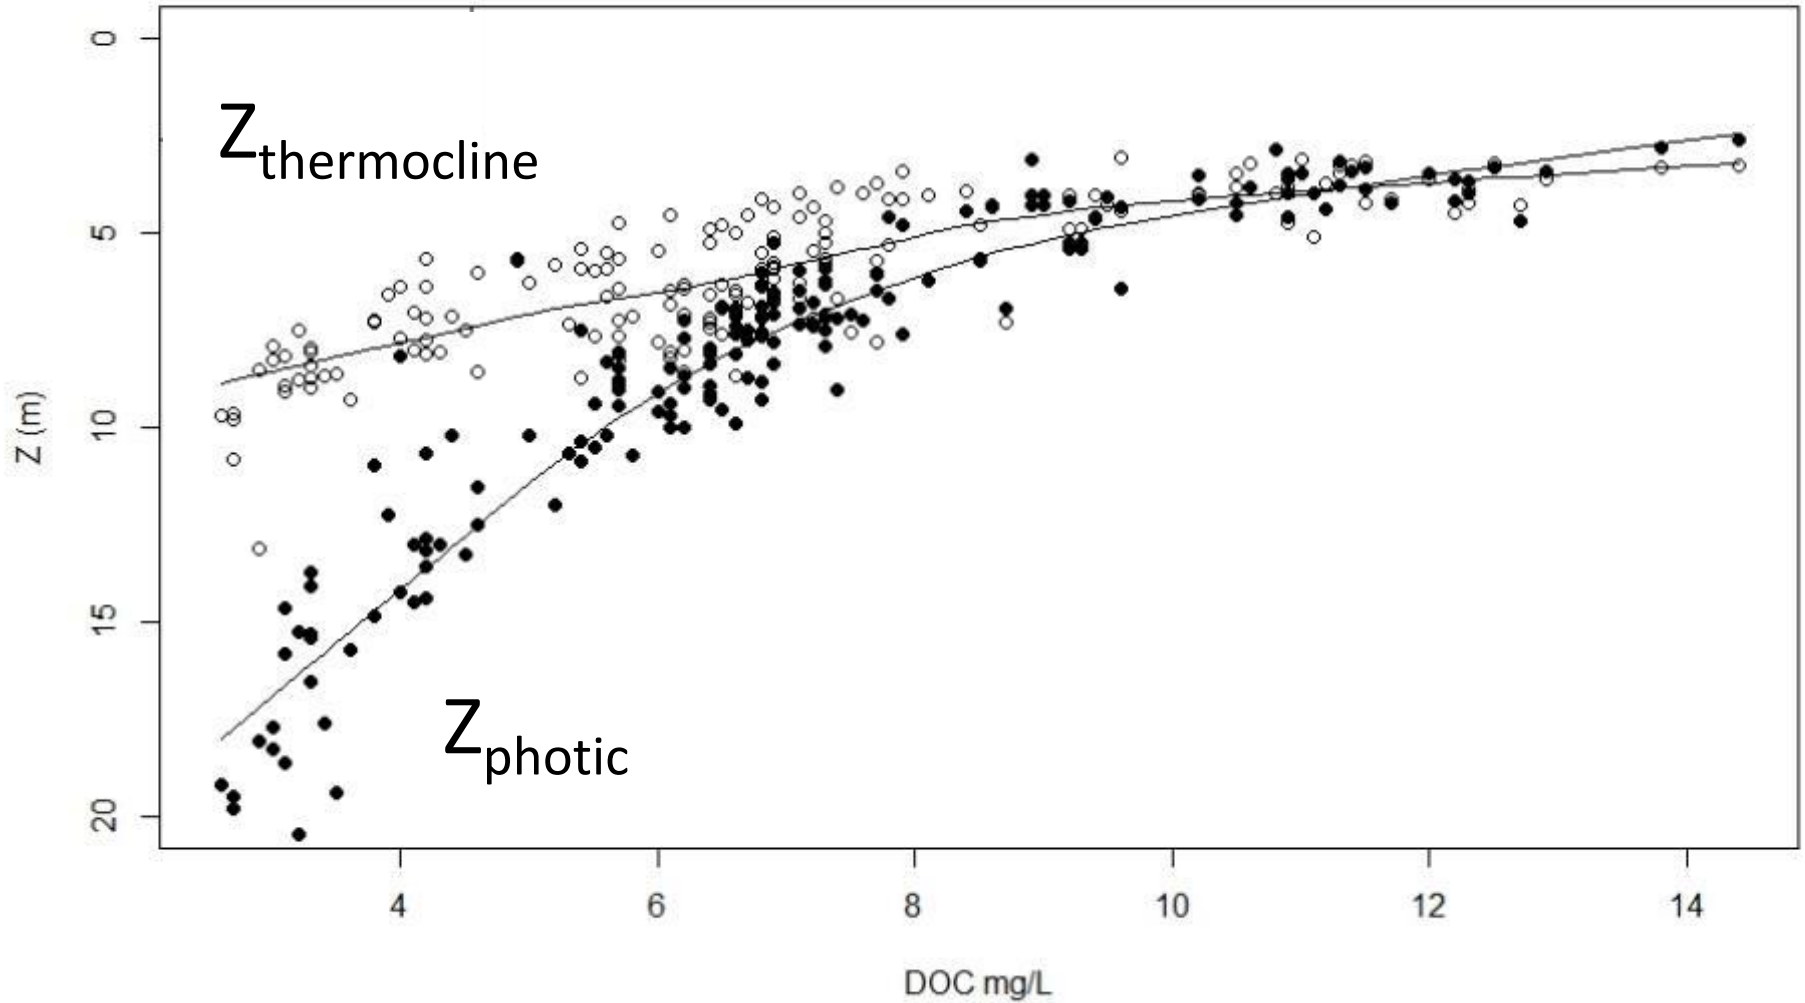

More Rain - Lakes Getting Darker