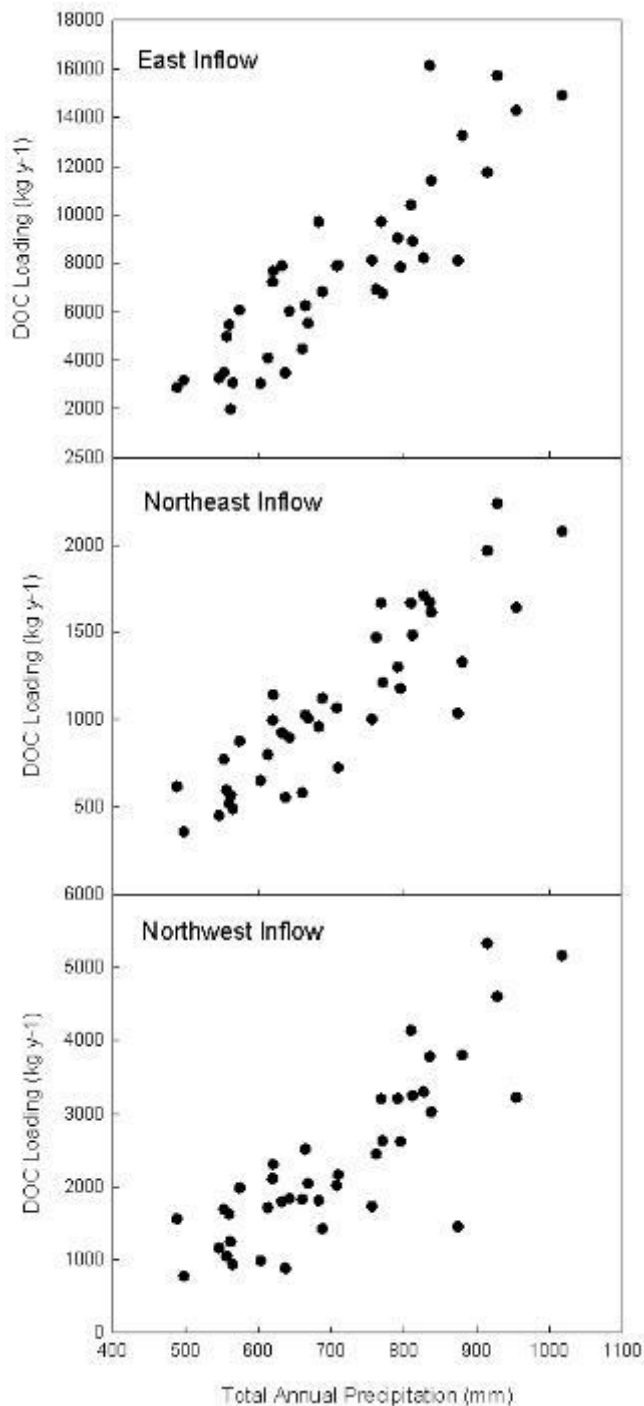

Precipitation vs. Dissolved Organic Matter (DOM)