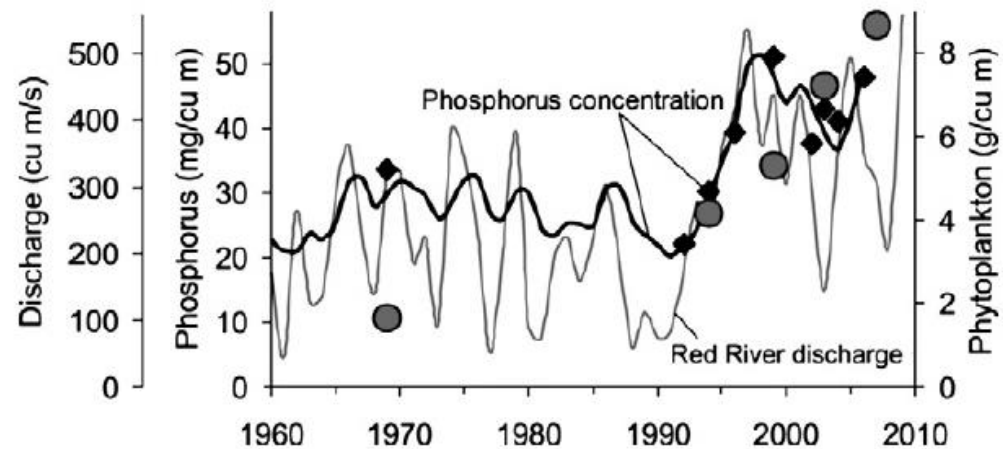

Increased Ice-Free Season

Projected Changes in Ice-Cover

- Projections based on regional downscaled projections; mean of 20 climate models.
- Projected decrease in ice-cover period 50 days over the 1970-2070 period.

How are lakes affected by climate?

“Most impacts of climate warming on boreal aquatic systems and carbon dynamics are anticipated to be a result of processes that link the terrestrial soils of watersheds to streams, wetlands and lakes rather than the direct impacts of temperature.”

Benoy et al. (2007) *Environ Rev*

Williamson et al. (2008) *Front Ecol Environ*

Climate change and algal blooms

- Algal blooms in Lake Winnipeg and Lake Erie are associated with both point source and non-point source phosphorus loading;
- Large increases in blooms since 1990 are related to land-use and higher than normal precipitation associated with climate change;