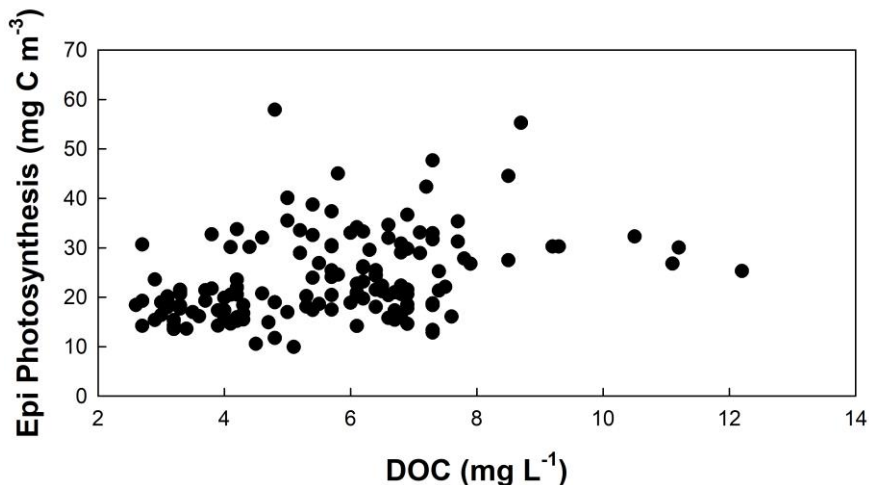

Phytoplankton

- DOC associated with increases in epilimnetic biomass and photosynthesis despite declines in water clarity;
- However, depth integrated photosynthesis either remains unchanged or slightly negative;