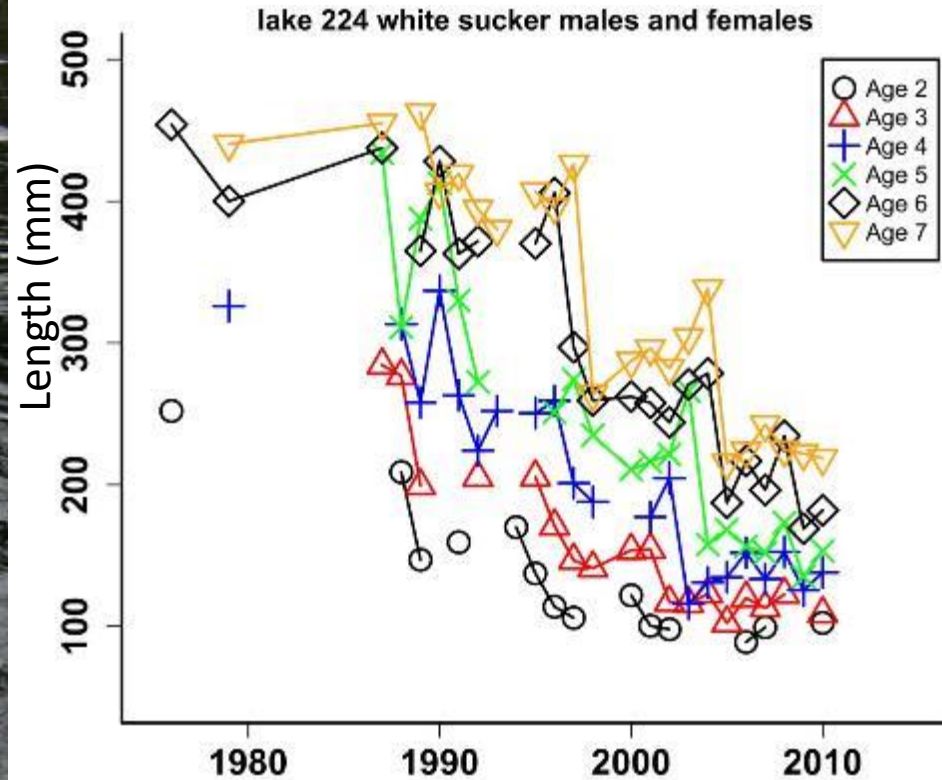

Increased Ice-Free Season

Projected Changes in Ice-Cover

- Projections based on regional downscaled projections; mean of 20 climate models.
- Projected decrease in ice-cover period 50 days over the 1970-2070 period.

Warmwater Fish

- Decline in size at age at many age classes; pattern observed in multiple lakes;
- No change in abundance detected, but apparent shift towards younger size classes

Coldwater Fish – Trophy Fish