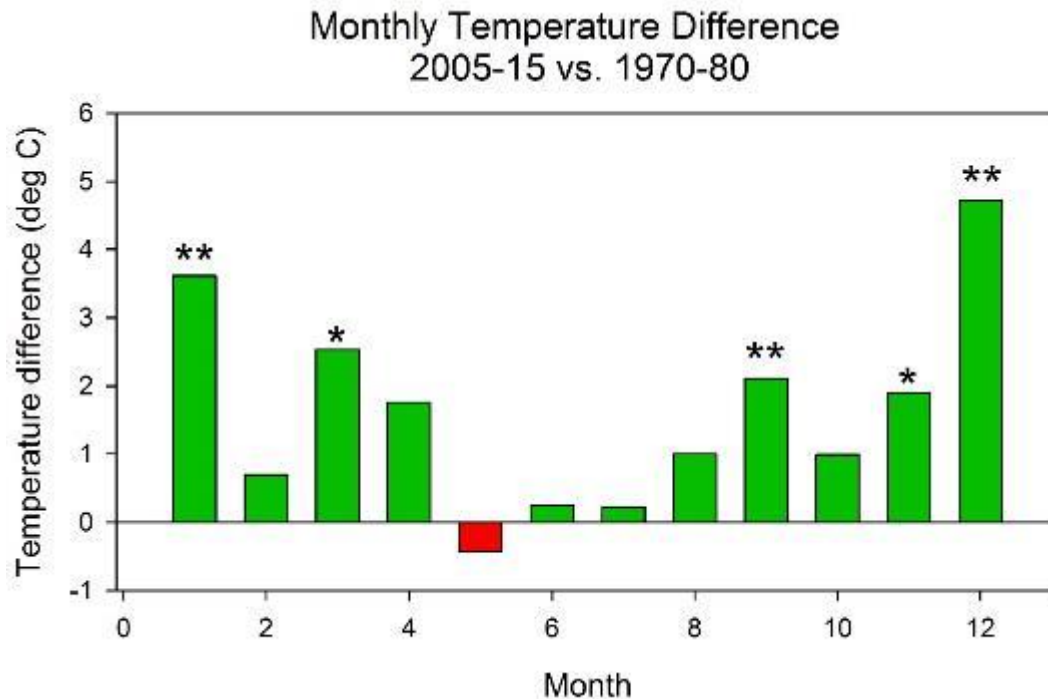

Air Temperature at ELA – Seasonality

- Majority of temperature change in region occurs during winter and shoulder seasons (this is true for most of the northern hemisphere mid-latitudes)
- No significant change in temperature during summer period

- * $p < 0.05$, ** $p < 0.01$ of long-term monthly trends
- Long-term trends in December were $1.3\text{ }^{\circ}\text{C}/\text{decade}$ ($\sim 6\text{ }^{\circ}\text{C}$ since 1970)
- Long-term trends in March were $0.74\text{ }^{\circ}\text{C}/\text{decade}$ ($>3\text{ }^{\circ}\text{C}$ since 1970)