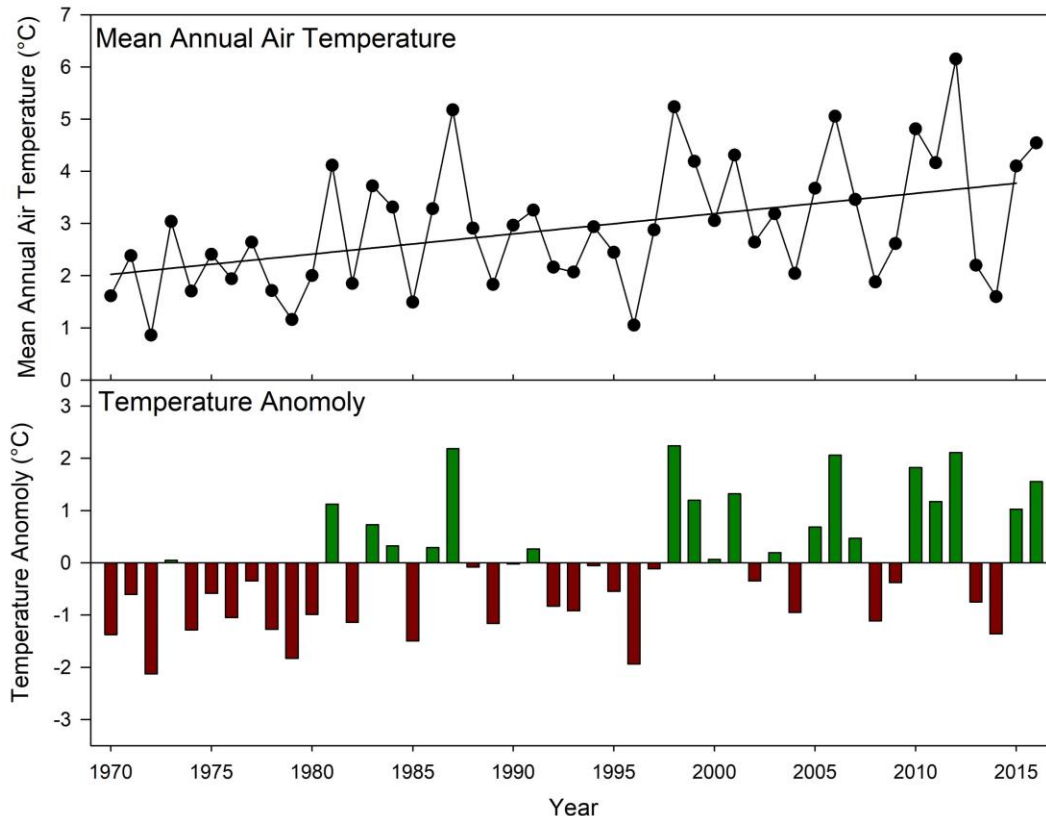

The Problem of Multiple Stressors

Experimental Lakes Area Research Station

Canada's Boreal Forest

Long-Term Observations

Meteorology and Atmospheric Chemistry

Air Temperature at ELA – The past 50 years

- Mean annual air temperature rising by $0.41\text{ }^{\circ}\text{C}/\text{decade}$ ($> 2\text{ }^{\circ}\text{C}$ since 1970)
- Global average is $\sim 0.07 - 0.08\text{ }^{\circ}\text{C}/\text{decade}$ (since 1880, NOAA)